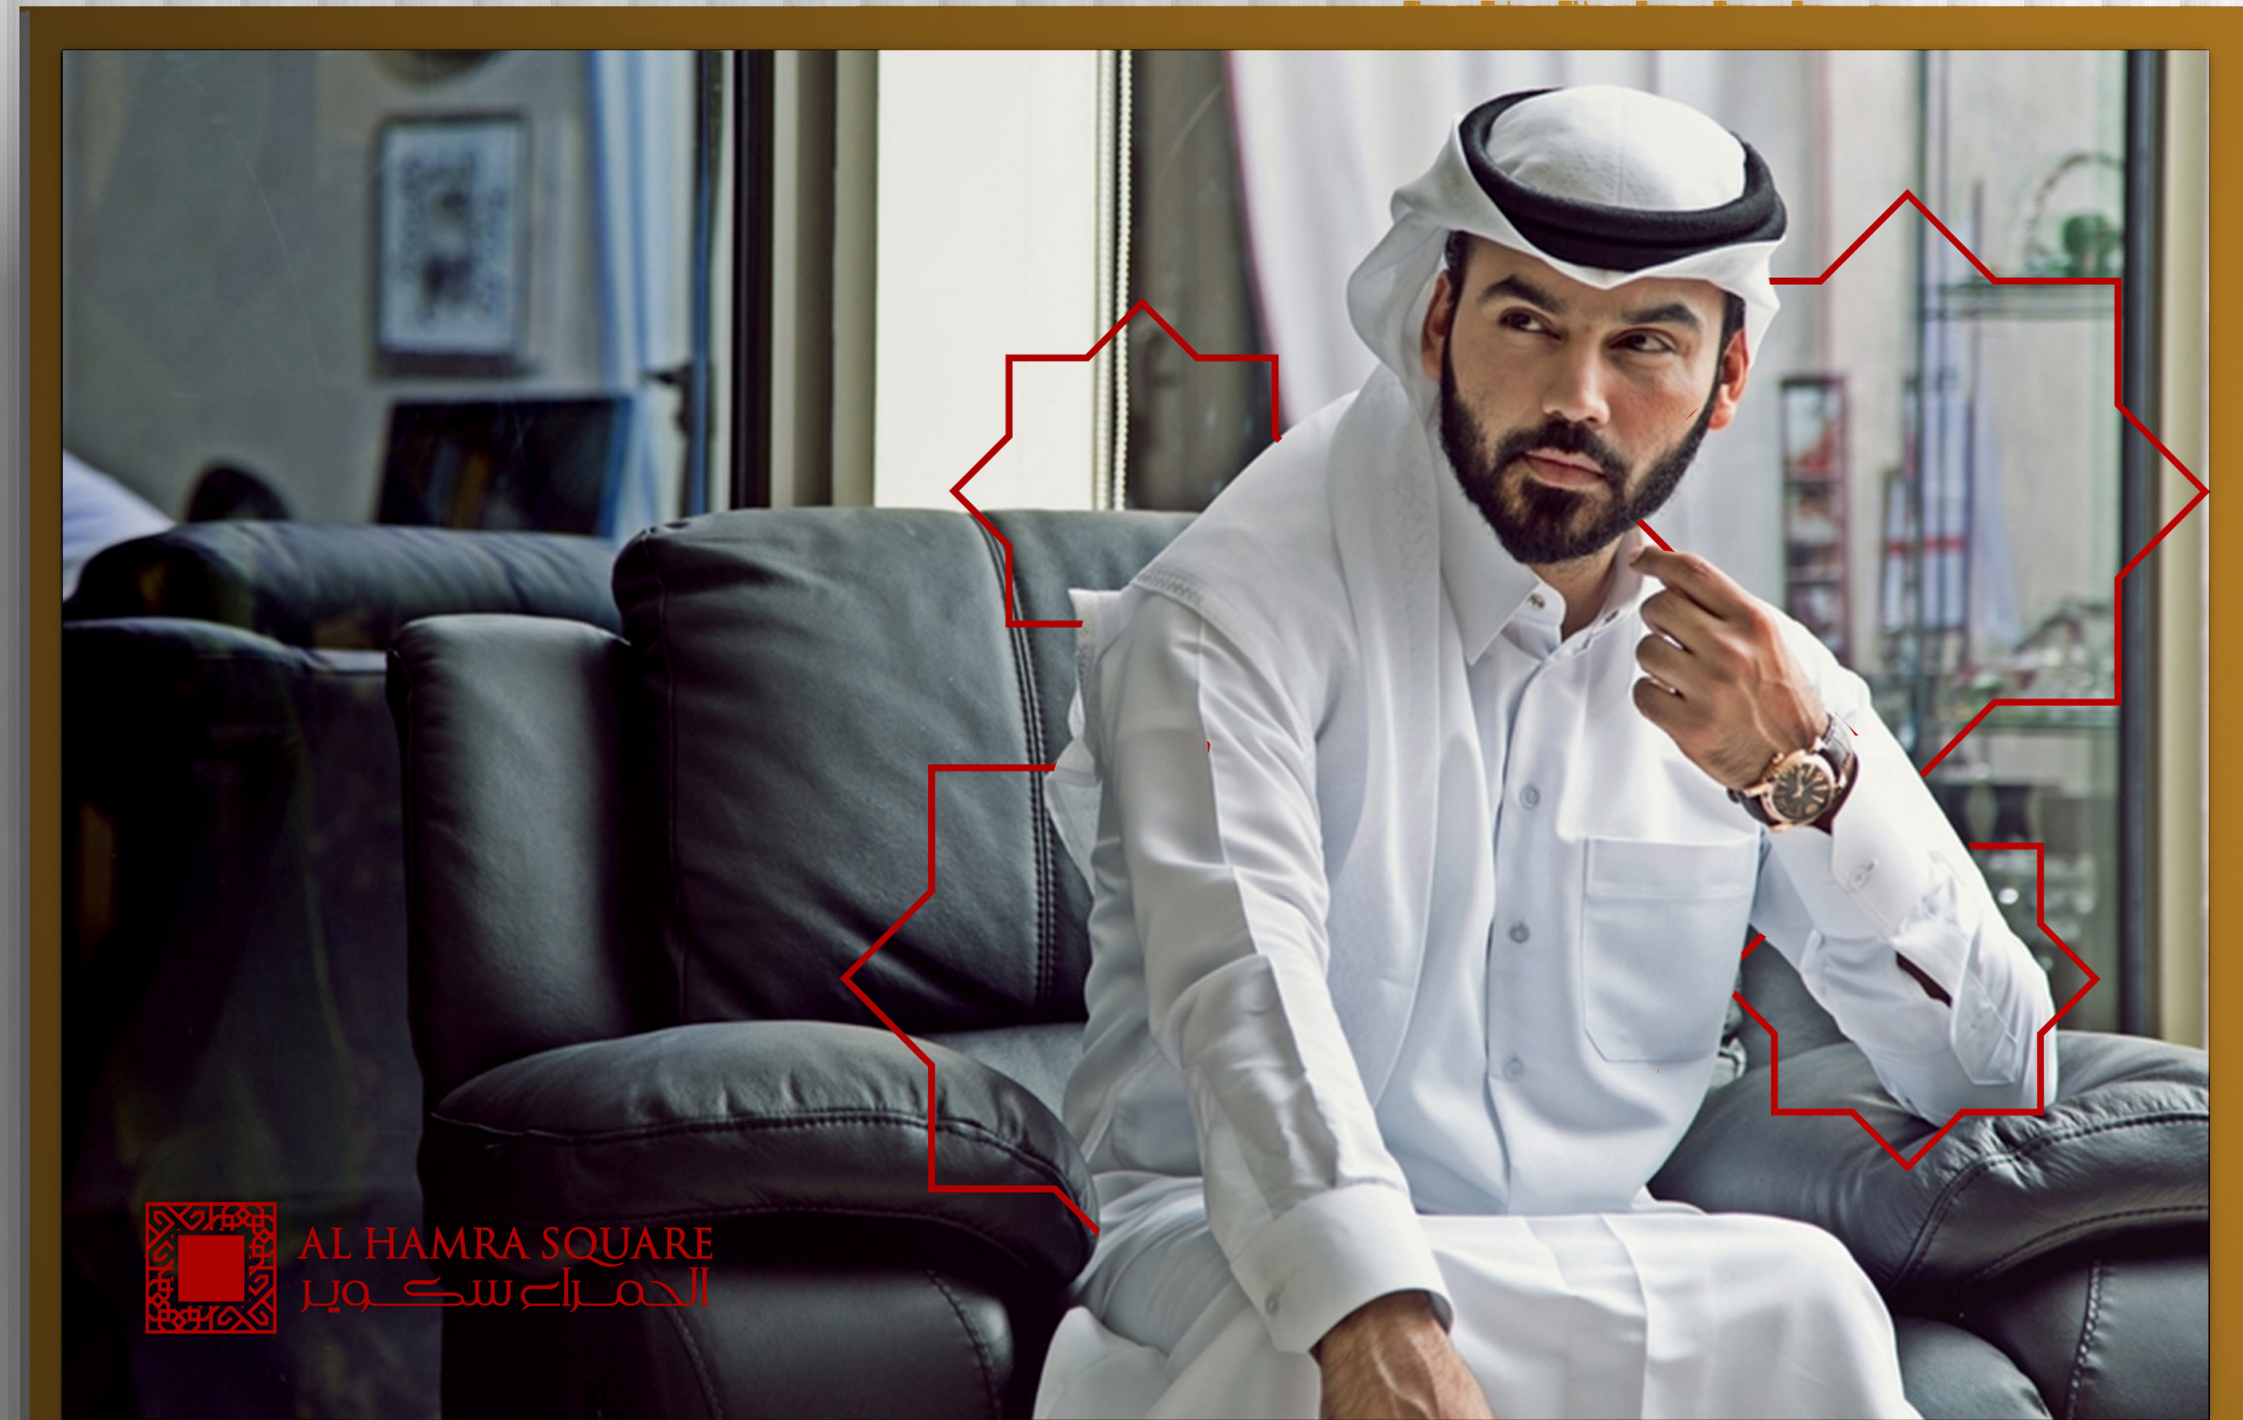

AL HAMRA SQUARE
الحمراء سكوير

AL HAMRA SQUARE
الحمراء سكوير

POSTERS & SIGNS

AL HAMRA SQUARE
الحمراء سكوير

An advertisement for Al Hamra Square. The central image shows a close-up of a hand in a white thobe, wearing a silver watch and a ring. The hand is holding a string of pearls. The background of the image is white with gold geometric patterns. The text 'AL HAMRA SQUARE' and 'الحمراء سكوير' is at the top left, and 'التأققة والرقي' is in the center.